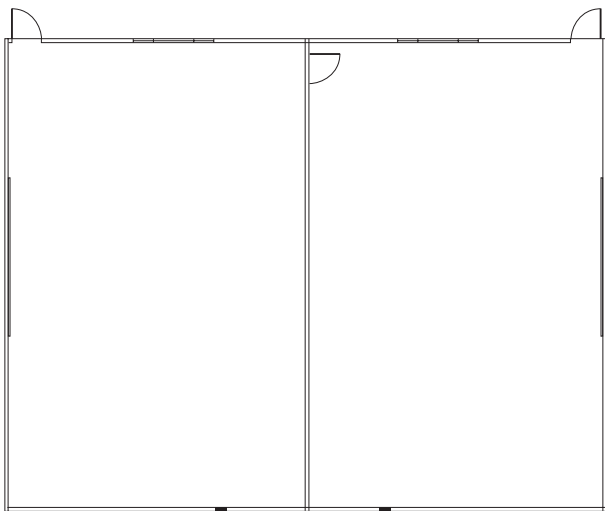

FRONT

**24 X 40 CLASSROOM
STEEP PITCH**

FRONT ELEVATION

REAR ELEVATION

SIDE ELEVATION

REAR

CLASSROOM

FRONT

30 X 32 CLASSROOM

48 X 40 DOUBLE CLASSROOM

LEFT SIDE ELEVATION

RIGHT SIDE ELEVATION

FRONT ELEVATION

24 X 60 DOUBLE CLASSROOM