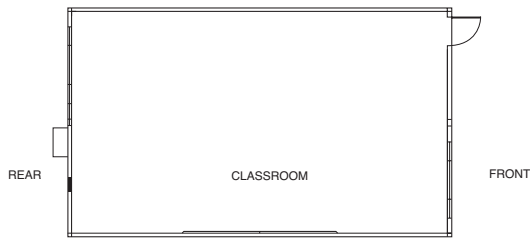

CLASSROOMS

Modtech's classrooms offer a variety of floor plans, sizes, roofs, exterior and interior upgrades to meet your needs.

SAMPLE FLOOR PLANS

FRONT ELEVATION

REAR ELEVATION

SIDE ELEVATION

REAR

CLASSROOM

FRONT

**24 X 40 CLASSROOM
STEEP PITCH**

FRONT ELEVATION

REAR ELEVATION

SIDE ELEVATION

REAR

CLASSROOM

FRONT

30 X 32 CLASSROOM

48 X 40 DOUBLE CLASSROOM

LEFT SIDE ELEVATION

RIGHT SIDE ELEVATION

FRONT ELEVATION

24 X 60 DOUBLE CLASSROOM