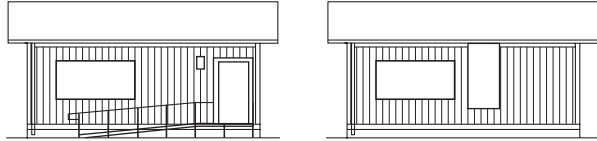

CLASSROOMS

Modtech's classrooms offer a variety of floor plans, sizes, roofs, exterior and interior upgrades to meet your needs.

SAMPLE FLOOR PLANS

FRONT ELEVATION

REAR ELEVATION

SIDE ELEVATION

REAR

CLASSROOM

FRONT

**24 X 40 CLASSROOM
STEEP PITCH**

FRONT ELEVATION

REAR ELEVATION

SIDE ELEVATION

REAR

CLASSROOM

FRONT

30 X 32 CLASSROOM

48 X 40 DOUBLE CLASSROOM

LEFT SIDE ELEVATION

RIGHT SIDE ELEVATION

FRONT ELEVATION

24 X 60 DOUBLE CLASSROOM