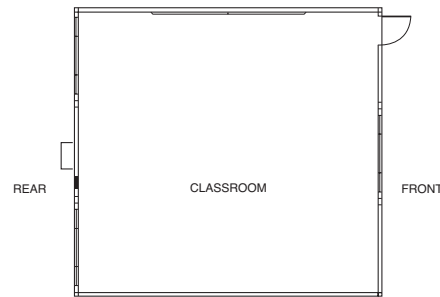

FRONT

**24 X 40 CLASSROOM
STEEP PITCH**

FRONT ELEVATION

REAR ELEVATION

SIDE ELEVATION

REAR

CLASSROOM

FRONT

30 X 32 CLASSROOM

48 X 40 DOUBLE CLASSROOM

LEFT SIDE ELEVATION

RIGHT SIDE ELEVATION

FRONT ELEVATION

24 X 60 DOUBLE CLASSROOM