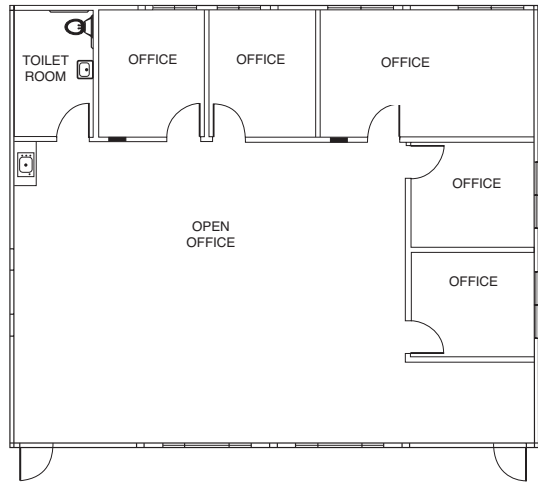

## ADMINISTRATION

A Modtech administrative facility can be tailored to meet your needs. A complete interior and exterior design service makes this an easy process.

# SAMPLE FLOOR PLANS

24 X 40

48 X 40

48 X 40