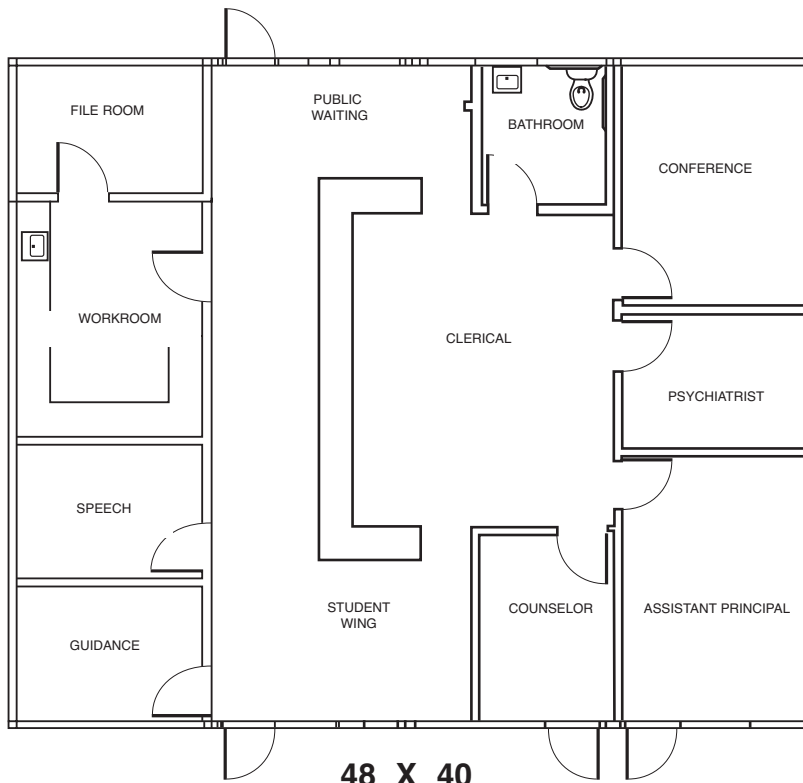

## ADMINISTRATION

A Modtech administrative facility can be tailored to meet your needs. A complete interior and exterior design service makes this an easy process.

# SAMPLE FLOOR PLANS

24 X 40

48 X 40

48 X 40